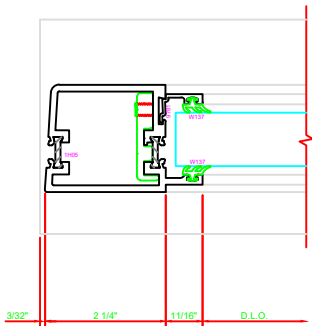

300 STILE
S/A D202 FOR OFFSET PIVOTS

ERASE NOTE
BUTT HINGES CAN NOT BE USED
WITH THERMASTILE DOORS

401 MEETING STILES
D202

301 STILE
S/A D202 FOR OFFSET PIVOTS

ERASE NOTE
BUTT HINGES CAN NOT BE USED
WITH THERMASTILE DOORS

100 TOP RAIL
S/A D202

ERASE NOTE
TOP RAIL FOR SURFACE
CLOSERS, OR DORMA TYPE
C.O.C., NOT LCN C.O.C.

200 BOTTOM RAIL
S/A D202