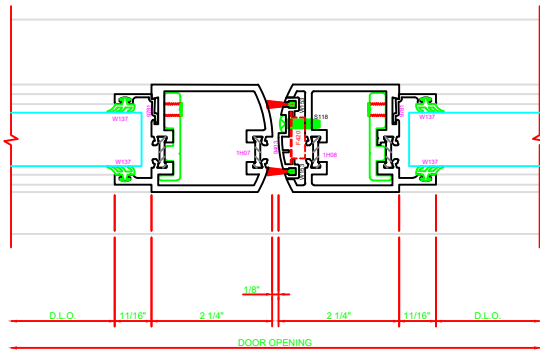

300 STILE
S/A D202 FOR OFFSET PIVOTS

ERASE NOTE
BUTT HINGES CAN NOT BE USED
WITH THERMASTILE DOORS

401 MEETING STILES
D202

301 STILE
S/A D202 FOR OFFSET PIVOTS

ERASE NOTE
BUTT HINGES CAN NOT BE USED
WITH THERMASTILE DOORS

100 TOP RAIL
S/A D202

ERASE NOTE
TOP RAIL FOR SURFACE
CLOSERS, OR DORMA TYPE
C.O.C., NOT LCN C.O.C.

200 BOTTOM RAIL
S/A D202