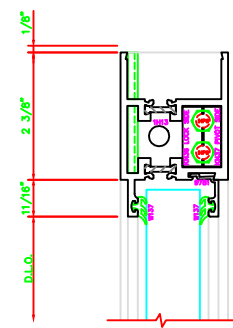

300 STILE
S/A D202 FOR OFFSET PIVOTS

ERASE NOTE
BUTT HINGES CAN NOT BE USED
WITH THERMASTILE DOORS

401 MEETING STILES
D202

301 STILE
S/A D202 FOR OFFSET PIVOTS

ERASE NOTE
BUTT HINGES CAN NOT BE USED
WITH THERMASTILE DOORS

100 TOP RAIL
S/A D202

ERASE NOTE
TOP RAIL FOR SURFACE
CLOSERS, OR DORMA TYPE
C.O.C., NOT LCN C.O.C.

200 BOTTOM RAIL
S/A D202