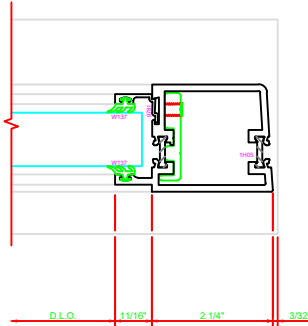

300 STILE
S/A D202 FOR OFFSET PIVOTS

ERASE NOTE
BUTT HINGES CAN NOT BE USED
WITH THERMASTILE DOORS

401 MEETING STILES
D202

301 STILE
S/A D202 FOR OFFSET PIVOTS

ERASE NOTE
BUTT HINGES CAN NOT BE USED
WITH THERMASTILE DOORS

100 TOP RAIL
S/A D202

ERASE NOTE
TOP RAIL FOR SURFACE
CLOSERS, OR DORMA TYPE
C.O.C., NOT LCN C.O.C.

200 BOTTOM RAIL
S/A D202