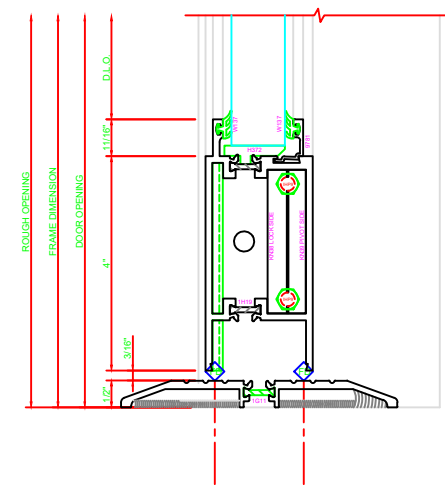

300 STILE
S/A D202 FOR OFFSET PIVOTS

ERASE NOTE
BUTT HINGES CAN NOT BE USED
WITH THERMASTILE DOORS

401 MEETING STILES
D202

301 STILE
S/A D202 FOR OFFSET PIVOTS

ERASE NOTE
BUTT HINGES CAN NOT BE USED
WITH THERMASTILE DOORS

100 TOP RAIL
S/A D202

ERASE NOTE
TOP RAIL FOR SURFACE
CLOSERS, OR DORMA TYPE
C.O.C., NOT LCN C.O.C.

200 BOTTOM RAIL
S/A D202